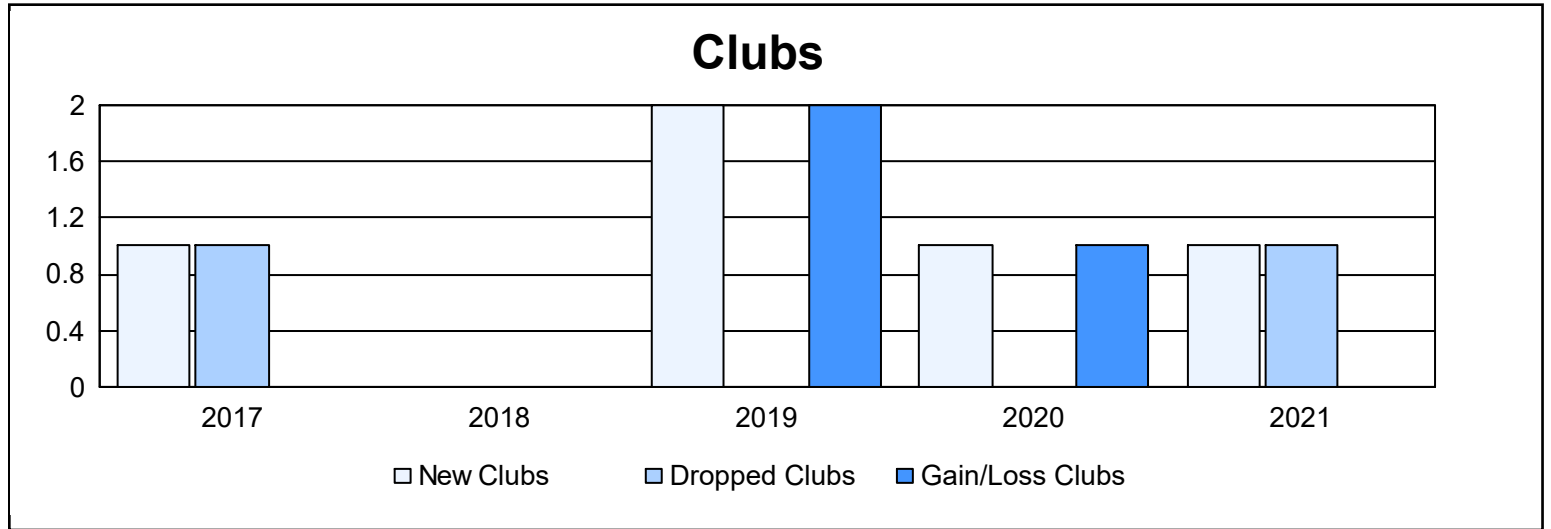

Year	New Clubs	Dropped Clubs	Gain/ Loss Clubs	New Members	Charter Members	Reinstate Members	Transfer Members	Total Member Added	Total Members Dropped	Gain/ Loss Members
2016-2017	1	1	0	111	28	1	16	156	162	-6
2017-2018	0	0	0	90	0	5	4	99	164	-65
2018-2019	2	0	2	81	54	7	12	154	111	43
2019-2020	1	0	1	76	25	30	9	140	170	-30
2020-2021	1	1	0	60	27	4	13	104	162	-58
<b>Average</b>	<b>1</b>	<b>0</b>	<b>1</b>	<b>84</b>	<b>27</b>	<b>9</b>	<b>11</b>	<b>131</b>	<b>154</b>	<b>-23</b>

### Membership Composition June 2021 Cumulative