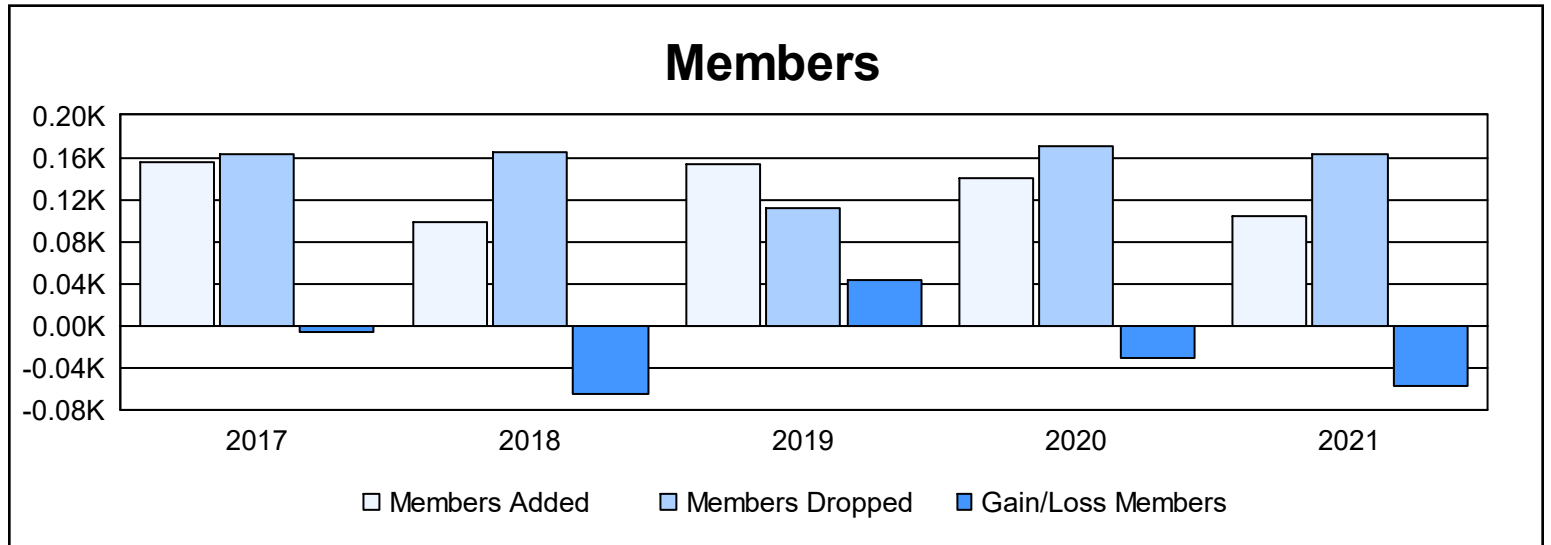

Year	New Clubs	Dropped Clubs	Gain/ Loss Clubs	New Members	Charter Members	Reinstate Members	Transfer Members	Total Member Added	Total Members Dropped	Gain/ Loss Members
2016-2017	1	1	0	111	28	1	16	156	162	-6
2017-2018	0	0	0	90	0	5	4	99	164	-65
2018-2019	2	0	2	81	54	7	12	154	111	43
2019-2020	1	0	1	76	25	30	9	140	170	-30
2020-2021	1	1	0	60	27	4	13	104	162	-58
<b>Average</b>	<b>1</b>	<b>0</b>	<b>1</b>	<b>84</b>	<b>27</b>	<b>9</b>	<b>11</b>	<b>131</b>	<b>154</b>	<b>-23</b>

### Membership Composition June 2021 Cumulative